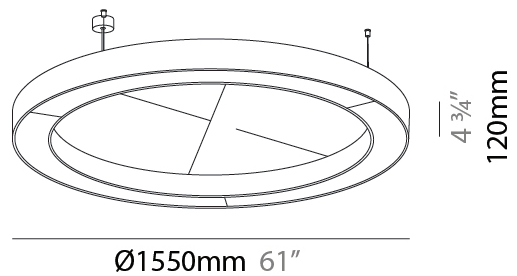

GENERAL

Series: Glorious Acoustic
Brand: Prolicht
Division: Architectural
Mounting Type: Suspension
Mounting Location: Ceiling
Subcategory: Acoustic

PHYSICAL

Shape: Round
Diameter (mm): 1550
Diameter (in): 61
Width (mm): 120
Width (in): 4 3/4
Light Distribution: Direct
Diffuser: [PMMA - Opal / Micro-Prism](#)
Fixture Finish: [SSR / BKV / CWI / CRY / HAB / UFT / ITA / RUA / FTG / MYG / LOD / PUS / FRO / FUP / KIA / POP / BLS / SPG / MEY / GOH / GUM / CHC / COM / ABZ / JAG / OBR / MOS / ROR](#)
Accent Finish: [ANC / ASH / BNA / BTC / BZE / CEL / EGG / EVG / FOG / FOS / FST / FUA / IRI / IRO / KHA / LIC / LIM / MER / MSN / MUS / ONX / PEA / PLU / POL / PPY / RAY / ROY / RST / STE / SWD / TAN / TAU](#)
Fixture Material: Aluminum
Cable Details: [2 000mm / 78 3/4" or 6 000mm / 236 1/4" Transparent Cable](#)

ELECTRICAL

Lamp Type: LED (Zhaga Standard)
Input Wattage (W): 110
Total Output Wattage (W): 100
Dimming: [Non-Dimmable](#)
Driver Included: Yes
Driver Location: Integrated
Driver Type: Constant Current - Universal
Driver Class: Class 2
Input Voltage (V): 120 - 277

LED

[Color Temperature (°K): 2700 / 3000 / 3500 / 4000](#)
Max. Delivered Lumen (lm): Max 12515
Nominal Lumen (lm): Max 16105
CRI: >90 CRI
Lamp Life (hrs): 50000

OPTICAL

RATINGS AND CERTIFICATIONS

Certified By: CSA Certified to UL and CSA Standards
IP rating: IP20