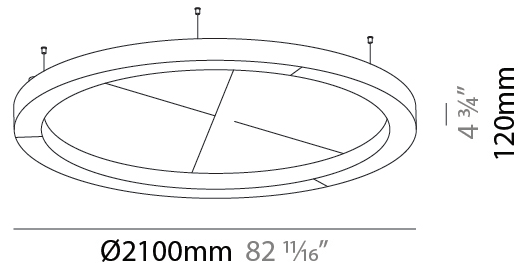

GENERAL

Series: Glorious Acoustic
Brand: Prolicht
Division: Architectural
Mounting Type: Suspension
Mounting Location: Ceiling
Subcategory: Acoustic

PHYSICAL

Shape: Round
Diameter (mm): 2100
Diameter (in): 82 11/16
Width (mm): 120
Width (in): 4 3/4
Light Distribution: Direct
Diffuser: [PMMA - Opal / Micro-Prism](#)
Fixture Finish: [SSR / BKV / CWI / CRY / HAB / UFT / ITA / RUA / FTG / MYG / LOD / PUS / FRO / FUP / KIA / POP / BLS / SPG / MEY / GOH / GUM / CHC / COM / ABZ / JAG / OBR / MOS / ROR](#)
Accent Finish: [ANC / ASH / BNA / BTC / BZE / CEL / EGG / EVG / FOG / FOS / FST / FUA / IRI / IRO / KHA / LIC / LIM / MER / MSN / MUS / ONX / PEA / PLU / POL / PPY / RAY / ROY / RST / STE / SWD / TAN / TAU](#)
Fixture Material: Aluminum
Cable Details: [2 000mm / 78 3/4" or 6 000mm / 236 1/4" Transparent Cable](#)

ELECTRICAL

Lamp Type: LED (Zhaga Standard)
Input Wattage (W): 102.8
Total Output Wattage (W): 94.6
Dimming: [Non-Dimmable](#)
Driver Included: Yes
Driver Location: Integrated
Driver Type: Constant Current - Universal
Driver Class: Class 2
Input Voltage (V): 120 - 277

LED

Color Temperature (°K): [2700 / 3000 / 3500 / 4000](#)
Max. Delivered Lumen (lm): 9554 / 9888 / 11611 / 10053
Nominal Lumen (lm): 13405 / 13874 / 16291 / 14105
CRI: >90 CRI
Lamp Life (hrs): 50000

OPTICAL

RATINGS AND CERTIFICATIONS

Certified By: CSA Certified to UL and CSA Standards
IP rating: IP20