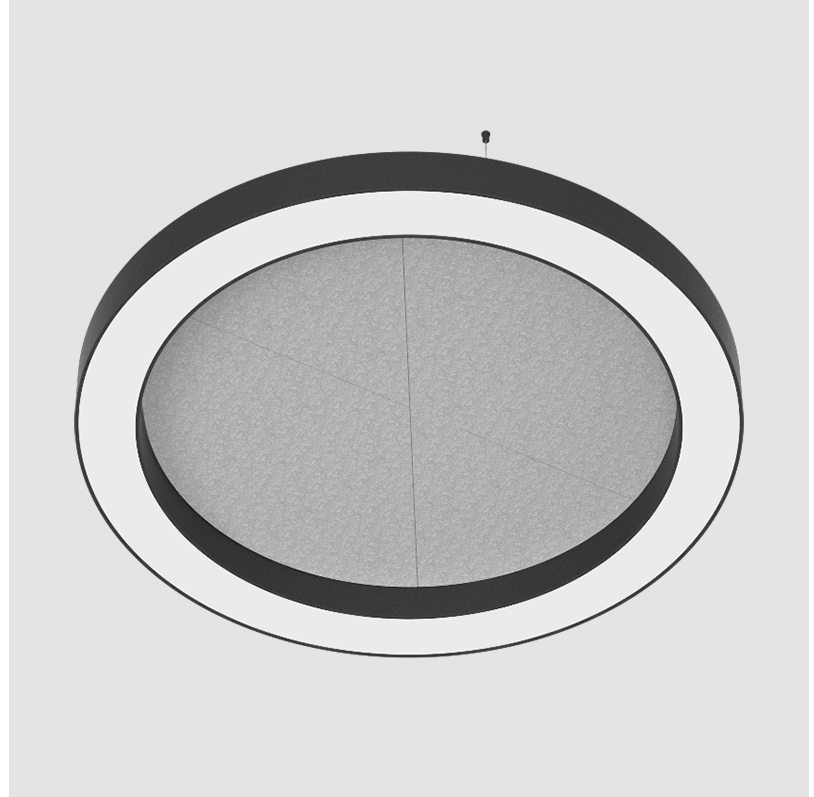

GENERAL

Series: Glorious Acoustic
Brand: Prolicht
Division: Architectural
Mounting Type: Suspension
Mounting Location: Ceiling
Subcategory: Acoustic

PHYSICAL

Shape: Round
Diameter (mm): 1550
Diameter (in): 61
Width (mm): 120
Width (in): 4 ¾
Light Distribution: Direct
Diffuser: [PMMA - Opal / Micro-Prism](#)
Fixture Finish: [SSR / BKV / CWI / CRY / HAB / UFT / ITA / RUA / FTG / MYG / LOD / PUS / FRO / FUP / KIA / POP / BLS / SPG / MEY / GOH / GUM / CHC / COM / ABZ / JAG / OBR / MOS / ROR](#)
Accent Finish: [ANC / ASH / BNA / BTC / BZE / CEL / EGG / EVG / FOG / FOS / FST / FUA / IRI / IRO / KHA / LIC / LIM / MER / MSN / MUS / ONX / PEA / PLU / POL / PPY / RAY / ROY / RST / STE / SWD / TAN / TAU](#)
Fixture Material: Aluminum
Cable Details: [2 000mm / 78 3/4" or 6 000mm / 236 1/4" Transparent Cable](#)

ELECTRICAL

Lamp Type: LED (Zhaga Standard)
Input Wattage (W): 73.4
Total Output Wattage (W): 66.3
Dimming: [Non-Dimmable](#)
Driver Included: Yes
Driver Location: Integrated
Driver Type: Constant Current - Universal
Driver Class: Class 2
Input Voltage (V): 120 - 277

LED

Color Temperature (°K): [2700 / 3000 / 3500 / 4000](#)
Max. Delivered Lumen (lm): 6224 / 6442 / 7564 / 6549
Nominal Lumen (lm): 9575 / 9910 / 11636 / 10075
CRI: >90 CRI
Lamp Life (hrs): 50000

OPTICAL

RATINGS AND CERTIFICATIONS

Certified By: CSA Certified to UL and CSA Standards
IP rating: IP20