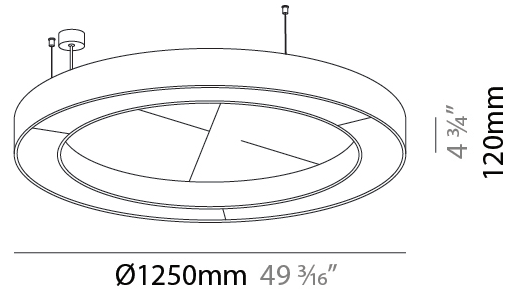

GENERAL

Series: Glorious Acoustic
Brand: Prolicht
Division: Architectural
Mounting Type: Suspension
Mounting Location: Ceiling
Subcategory: Acoustic

PHYSICAL

Shape: Round
Diameter (mm): 1250
Diameter (in): 49 3/16
Width (mm): 120
Width (in): 4 3/4
Light Distribution: Direct
Diffuser: PMMA - Opal / Micro-Prism
Fixture Finish: SSR / BKV / CWI / CRY / HAB / UFT / ITA / RUA / FTG / MYG / LOD / PUS / FRO / FUP / KIA / POP / BLS / SPG / MEY / GOH / GUM / CHC / COM / ABZ / JAG / OBR / MOS / ROR
Accent Finish: ANC / ASH / BNA / BTC / BZE / CEL / EGG / EVG / FOG / FOS / FST / FUA / IRI / IRO / KHA / LIC / LIM / MER / MSN / MUS / ONX / PEA / PLU / POL / PPY / RAY / ROY / RST / STE / SWD / TAN / TAU
Fixture Material: Aluminum
Cable Details: 2 000mm / 78 3/4" or 6 000mm / 236 1/4" Transparent Cable

ELECTRICAL

Lamp Type: LED (Zhaga Standard)
Input Wattage (W): 58.7
Total Output Wattage (W): 53.7
Dimming: Non-Dimmable
Driver Included: Yes
Driver Location: Integrated
Driver Type: Constant Current - Universal
Driver Class: Class 2
Input Voltage (V): 120 - 277

LED

Color Temperature (°K): 2700 / 3000 / 3500 / 4000
Max. Delivered Lumen (lm): 4979 / 5153 / 6051 / 5239
Nominal Lumen (lm): 7660 / 7928 / 9309 / 8060
CRI: >90 CRI
Lamp Life (hrs): 50000

OPTICAL

RATINGS AND CERTIFICATIONS

Certified By: CSA Certified to UL and CSA Standards
IP rating: IP20