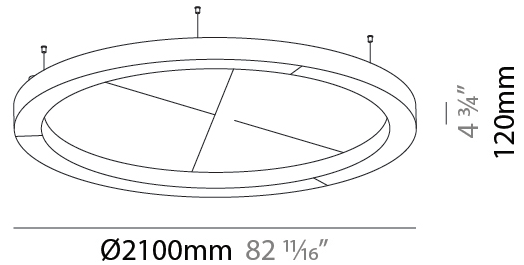

GENERAL

Series: Glorious Acoustic
Brand: Prolicht
Division: Architectural
Mounting Type: Suspension
Mounting Location: Ceiling
Subcategory: Acoustic

PHYSICAL

Shape: Round
Diameter (mm): 2100
Diameter (in): 82 11/16
Width (mm): 120
Width (in): 4 3/4
Light Distribution: Direct
Diffuser: PMMA - Opal / Micro-Prism
Fixture Finish: SSR / BKV / CWI / CRY / HAB / UFT / ITA / RUA / FTG / MYG / LOD / PUS / FRO / FUP / KIA / POP / BLS / SPG / MEY / GOH / GUM / CHC / COM / ABZ / JAG / OBR / MOS / ROR
Accent Finish: ANC / ASH / BNA / BTC / BZE / CEL / EGG / EVG / FOG / FOS / FST / FUA / IRI / IRO / KHA / LIC / LIM / MER / MSN / MUS / ONX / PEA / PLU / POL / PPY / RAY / ROY / RST / STE / SWD / TAN / TAU
Fixture Material: Aluminum
Cable Details: 2 000mm / 78 3/4" or 6 000mm / 236 1/4" Transparent Cable

ELECTRICAL

Lamp Type: LED (Zhaga Standard)
Input Wattage (W): 162
Total Output Wattage (W): 147.3
Dimming: Non-Dimmable
Driver Included: Yes
Driver Location: Integrated
Driver Type: Constant Current - Universal
Driver Class: Class 2
Input Voltage (V): 120 - 277

LED

Color Temperature (°K): 2700 / 3000 / 3500 / 4000
Max. Delivered Lumen (lm): Max 18647
Nominal Lumen (lm): Max 23951
CRI: >90 CRI
Lamp Life (hrs): 50000

OPTICAL

RATINGS AND CERTIFICATIONS

Certified By: CSA Certified to UL and CSA Standards
IP rating: IP20