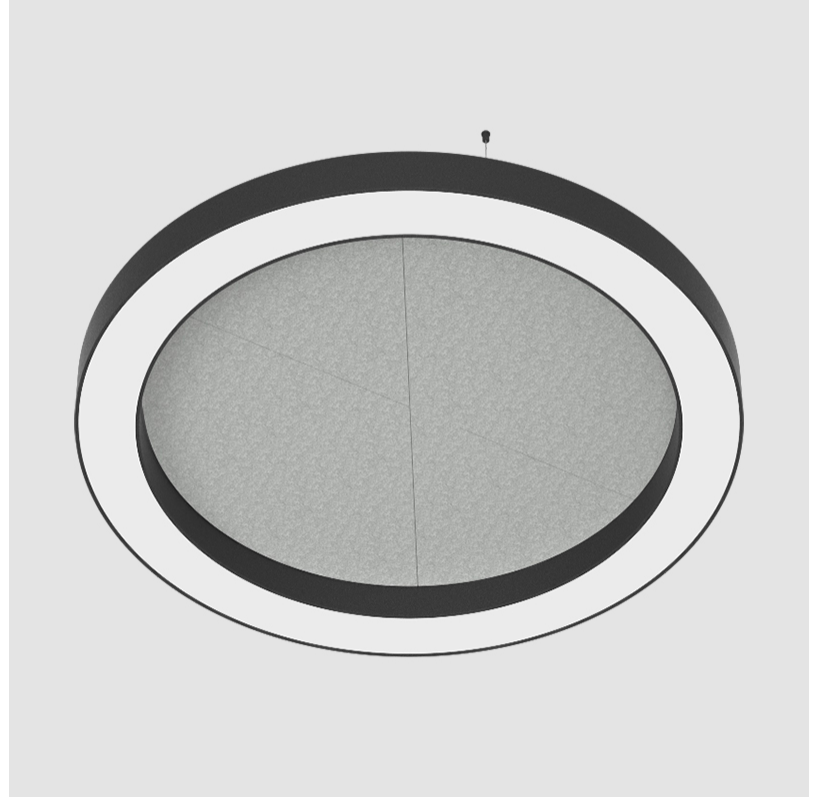

GENERAL

Series: Glorious Acoustic
Brand: Prolicht
Division: Architectural
Mounting Type: Suspension
Mounting Location: Ceiling
Subcategory: Acoustic

PHYSICAL

Shape: Round
Diameter (mm): 1550
Diameter (in): 61
Width (mm): 120
Width (in): 4 3/4
Light Distribution: Direct
Diffuser: [PMMA - Opal / Micro-Prism](#)
Fixture Finish: [SSR / BKV / CWI / CRY / HAB / UFT / ITA / RUA / FTG / MYG / LOD / PUS / FRO / FUP / KIA / POP / BLS / SPG / MEY / GOH / GUM / CHC / COM / ABZ / JAG / OBR / MOS / ROR](#)
Accent Finish: [ANC / ASH / BNA / BTC / BZE / CEL / EGG / EVG / FOG / FOS / FST / FUA / IRI / IRO / KHA / LIC / LIM / MER / MSN / MUS / ONX / PEA / PLU / POL / PPY / RAY / ROY / RST / STE / SWD / TAN / TAU](#)
Fixture Material: Aluminum
Cable Details: [2 000mm / 78 3/4" or 6 000mm / 236 1/4" Transparent Cable](#)

ELECTRICAL

Lamp Type: LED (Zhaga Standard)
Input Wattage (W): 110
Total Output Wattage (W): 100
Dimming: [Non-Dimmable](#)
Driver Included: Yes
Driver Location: Integrated
Driver Type: Constant Current - Universal
Driver Class: Class 2
Input Voltage (V): 120 - 277

LED

[Color Temperature (°K): 2700 / 3000 / 3500 / 4000](#)
Max. Delivered Lumen (lm): Max 12515
Nominal Lumen (lm): Max 16105
CRI: >90 CRI
Lamp Life (hrs): 50000

OPTICAL

RATINGS AND CERTIFICATIONS

Certified By: CSA Certified to UL and CSA Standards
IP rating: IP20