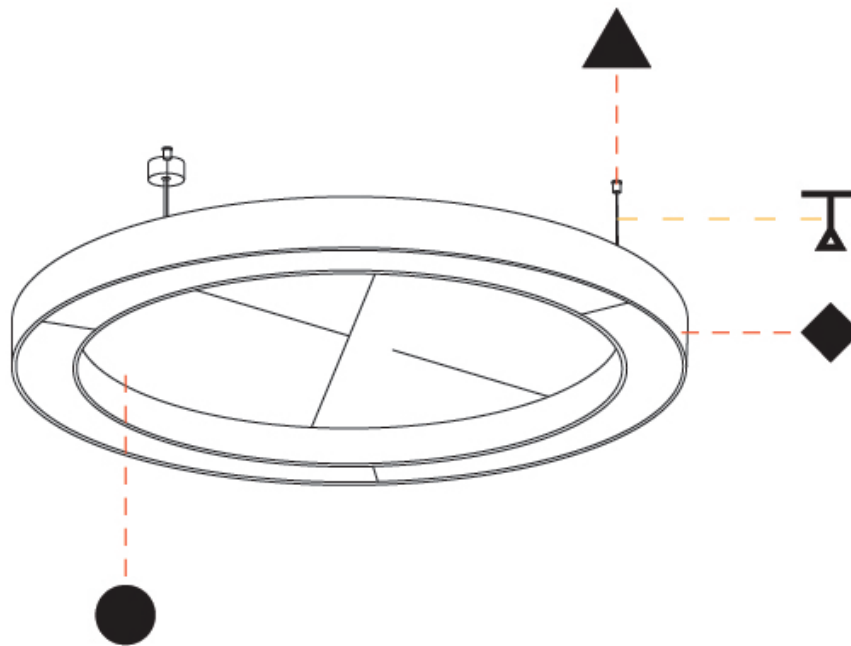

GLORIOUS ACOUSTIC SUSPENSION

A300726-

PROJECT	_____
TYPE	_____
SPECIFIER	_____
QUANTITY	_____
DATE	_____

A