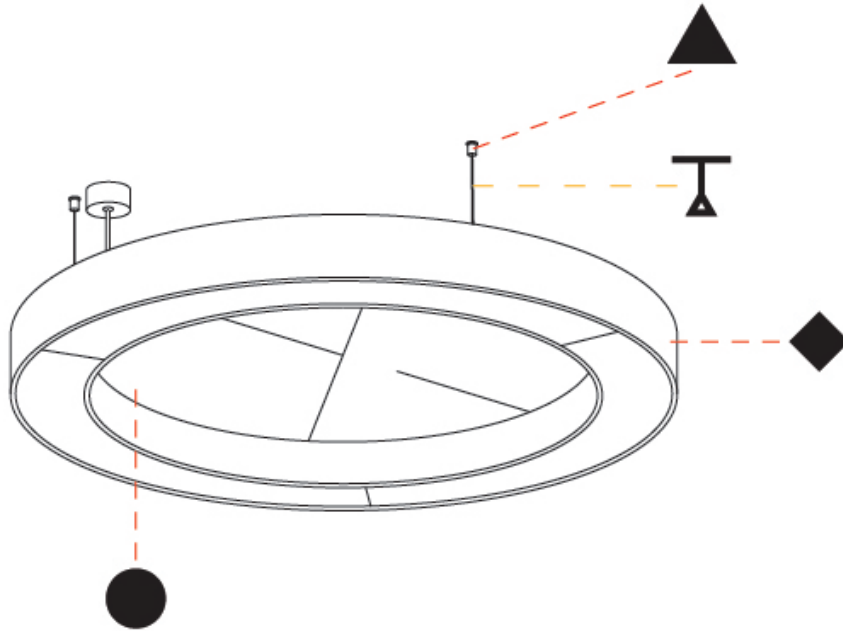

GLORIOUS ACOUSTIC SUSPENSION

A300725-

PROJECT
TYPE
SPECIFIER
QUANTITY
DATE

A