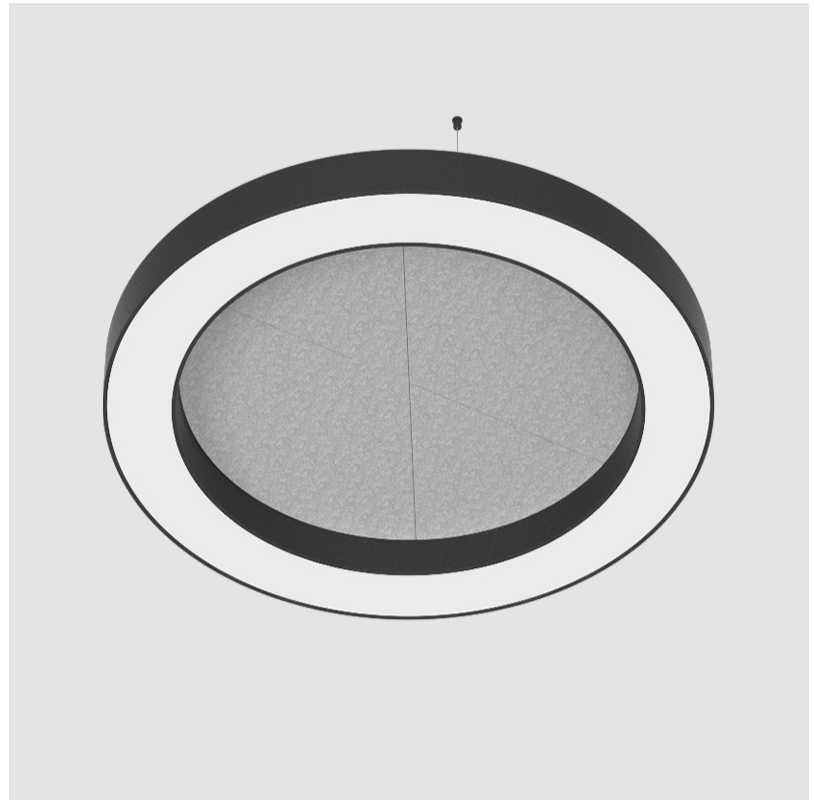

GENERAL

Series: Glorious Acoustic
Brand: Prolicht
Division: Architectural
Mounting Type: Suspension
Mounting Location: Ceiling
Subcategory: Acoustic

PHYSICAL

Shape: Round
Diameter (mm): 1250
Diameter (in): 49 3/16
Width (mm): 120
Width (in): 4 3/4
Light Distribution: Direct
Diffuser: PMMA - Opal / Micro-Prism
Fixture Finish: SSR / BKV / CWI / CRY / HAB / UFT / ITA / RUA / FTG / MYG / LOD / PUS / FRO / FUP / KIA / POP / BLS / SPG / MEY / GOH / GUM / CHC / COM / ABZ / JAG / OBR / MOS / ROR
Accent Finish: ANC / ASH / BNA / BTC / BZE / CEL / EGG / EVG / FOG / FOS / FST / FUA / IRI / IRO / KHA / LIC / LIM / MER / MSN / MUS / ONX / PEA / PLU / POL / PPY / RAY / ROY / RST / STE / SWD / TAN / TAU
Fixture Material: Aluminum
Cable Details: 2 000mm / 78 3/4" or 6 000mm / 236 1/4" Transparent Cable

ELECTRICAL

Lamp Type: LED (Zhaga Standard)
Input Wattage (W): 90
Total Output Wattage (W): 81.8
Dimming: Non-Dimmable
Driver Included: Yes
Driver Location: Integrated
Driver Type: Constant Current - Universal
Driver Class: Class 2
Input Voltage (V): 120 - 277

LED

Color Temperature (°K): 2700 / 3000 / 3500 / 4000
Max. Delivered Lumen (lm): Max 10240
Nominal Lumen (lm): Max 13319
CRI: >90 CRI
Lamp Life (hrs): 50000

OPTICAL

RATINGS AND CERTIFICATIONS

Certified By: CSA Certified to UL and CSA Standards
IP rating: IP20

Ø1250mm 49 3/16"