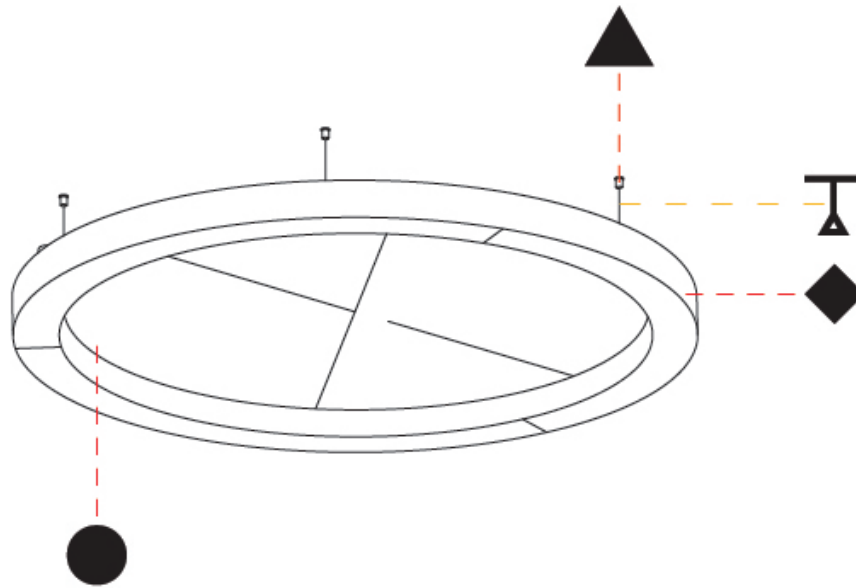

GLORIOUS ACOUSTIC SUSPENSION

A300727-

PROJECT	_____
TYPE	_____
SPECIFIER	_____
QUANTITY	_____
DATE	_____

A