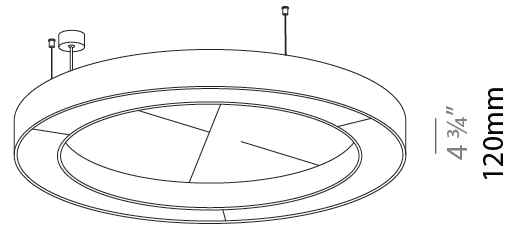

GENERAL

Series: Glorious Acoustic
Brand: Prolicht
Division: Architectural
Mounting Type: Suspension
Mounting Location: Ceiling
Subcategory: Acoustic

PHYSICAL

Shape: Round
Diameter (mm): 1250
Diameter (in): 49 3/16
Width (mm): 120
Width (in): 4 3/4
Light Distribution: Direct
Diffuser: PMMA - Opal / Micro-Prism
Fixture Finish: SSR / BKV / CWI / CRY / HAB / UFT / ITA / RUA / FTG / MYG / LOD / PUS / FRO / FUP / KIA / POP / BLS / SPG / MEY / GOH / GUM / CHC / COM / ABZ / JAG / OBR / MOS / ROR
Accent Finish: ANC / ASH / BNA / BTC / BZE / CEL / EGG / EVG / FOG / FOS / FST / FUA / IRI / IRO / KHA / LIC / LIM / MER / MSN / MUS / ONX / PEA / PLU / POL / PPY / RAY / ROY / RST / STE / SWD / TAN / TAU
Fixture Material: Aluminum
Cable Details: 2 000mm / 78 3/4" or 6 000mm / 236 1/4" Transparent Cable

ELECTRICAL

Lamp Type: LED (Zhaga Standard)
Input Wattage (W): 90
Total Output Wattage (W): 81.8
Dimming: Non-Dimmable
Driver Included: Yes
Driver Location: Integrated
Driver Type: Constant Current - Universal
Driver Class: Class 2
Input Voltage (V): 120 - 277

LED

Color Temperature (°K): 2700 / 3000 / 3500 / 4000
Max. Delivered Lumen (lm): Max 10240
Nominal Lumen (lm): Max 13319
CRI: >90 CRI
Lamp Life (hrs): 50000

OPTICAL

RATINGS AND CERTIFICATIONS

Certified By: CSA Certified to UL and CSA Standards
IP rating: IP20

Ø1250mm 49 3/16"