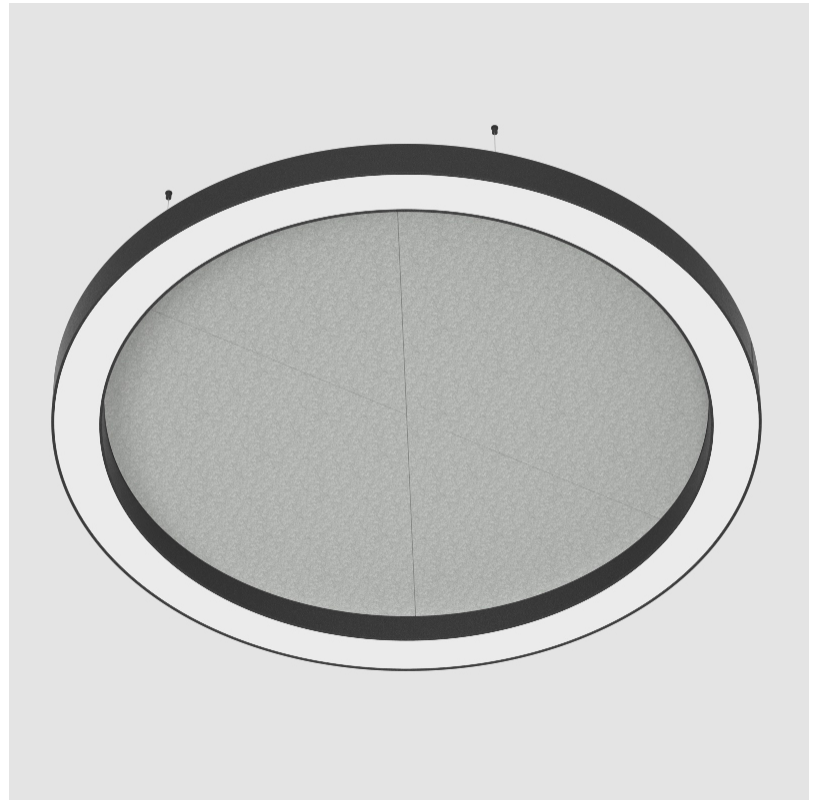

GENERAL

Series: Glorious Acoustic
Brand: Prolicht
Division: Architectural
Mounting Type: Suspension
Mounting Location: Ceiling
Subcategory: Acoustic

PHYSICAL

Shape: Round
Diameter (mm): 2100
Diameter (in): 82 11/16
Width (mm): 120
Width (in): 4 3/4
Light Distribution: Direct
Diffuser: PMMA - Opal / Micro-Prism
Fixture Finish: SSR / BKV / CWI / CRY / HAB / UFT / ITA / RUA / FTG / MYG / LOD / PUS / FRO / FUP / KIA / POP / BLS / SPG / MEY / GOH / GUM / CHC / COM / ABZ / JAG / OBR / MOS / ROR
Accent Finish: ANC / ASH / BNA / BTC / BZE / CEL / EGG / EVG / FOG / FOS / FST / FUA / IRI / IRO / KHA / LIC / LIM / MER / MSN / MUS / ONX / PEA / PLU / POL / PPY / RAY / ROY / RST / STE / SWD / TAN / TAU
Fixture Material: Aluminum
Cable Details: 2 000mm / 78 3/4" or 6 000mm / 236 1/4" Transparent Cable

ELECTRICAL

Lamp Type: LED (Zhaga Standard)
Input Wattage (W): 162
Total Output Wattage (W): 147.3
Dimming: Non-Dimmable
Driver Included: Yes
Driver Location: Integrated
Driver Type: Constant Current - Universal
Driver Class: Class 2
Input Voltage (V): 120 - 277

LED

Color Temperature (°K): 2700 / 3000 / 3500 / 4000
Max. Delivered Lumen (lm): Max 18647
Nominal Lumen (lm): Max 23951
CRI: >90 CRI
Lamp Life (hrs): 50000

OPTICAL

RATINGS AND CERTIFICATIONS

Certified By: CSA Certified to UL and CSA Standards
IP rating: IP20