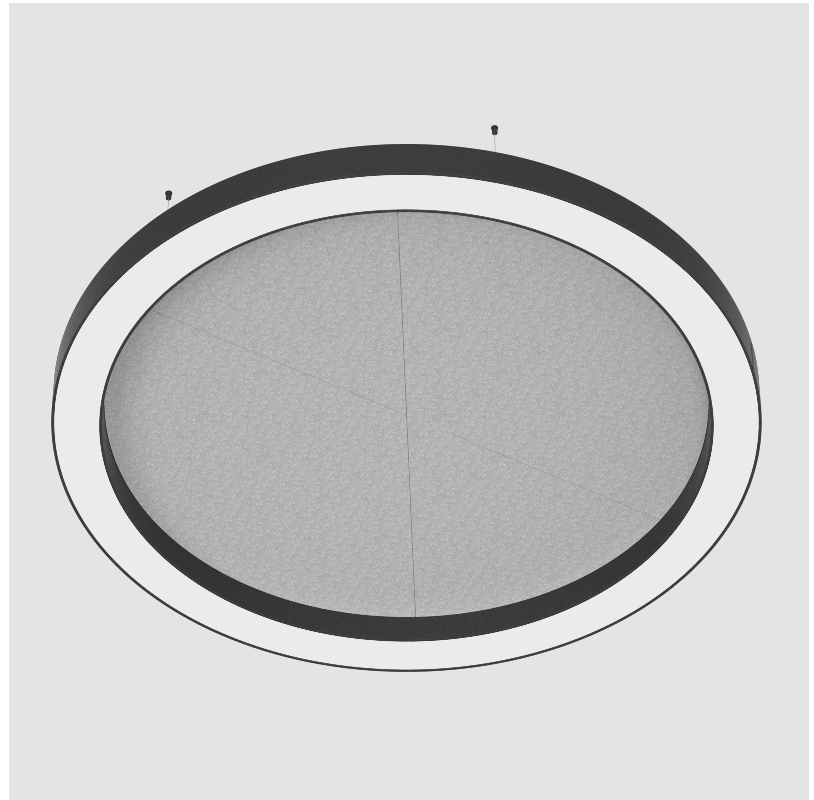

GENERAL

Series: Glorious Acoustic
Brand: Prolicht
Division: Architectural
Mounting Type: Suspension
Mounting Location: Ceiling
Subcategory: Acoustic

PHYSICAL

Shape: Round
Diameter (mm): 2100
Diameter (in): 82 11/16
Width (mm): 120
Width (in): 4 3/4
Light Distribution: Direct
Diffuser: [PMMA - Opal / Micro-Prism](#)
Fixture Finish: [SSR / BKV / CWI / CRY / HAB / UFT / ITA / RUA / FTG / MYG / LOD / PUS / FRO / FUP / KIA / POP / BLS / SPG / MEY / GOH / GUM / CHC / COM / ABZ / JAG / OBR / MOS / ROR](#)
Accent Finish: [ANC / ASH / BNA / BTC / BZE / CEL / EGG / EVG / FOG / FOS / FST / FUA / IRI / IRO / KHA / LIC / LIM / MER / MSN / MUS / ONX / PEA / PLU / POL / PPY / RAY / ROY / RST / STE / SWD / TAN / TAU](#)
Fixture Material: Aluminum
Cable Details: [2 000mm / 78 3/4" or 6 000mm / 236 1/4" Transparent Cable](#)

ELECTRICAL

Lamp Type: LED (Zhaga Standard)
Input Wattage (W): 102.8
Total Output Wattage (W): 94.6
Dimming: [Non-Dimmable](#)
Driver Included: Yes
Driver Location: Integrated
Driver Type: Constant Current - Universal
Driver Class: Class 2
Input Voltage (V): 120 - 277

LED

Color Temperature (°K): [2700 / 3000 / 3500 / 4000](#)
Max. Delivered Lumen (lm): 9554 / 9888 / 11611 / 10053
Nominal Lumen (lm): 13405 / 13874 / 16291 / 14105
CRI: >90 CRI
Lamp Life (hrs): 50000

OPTICAL

RATINGS AND CERTIFICATIONS

Certified By: CSA Certified to UL and CSA Standards
IP rating: IP20