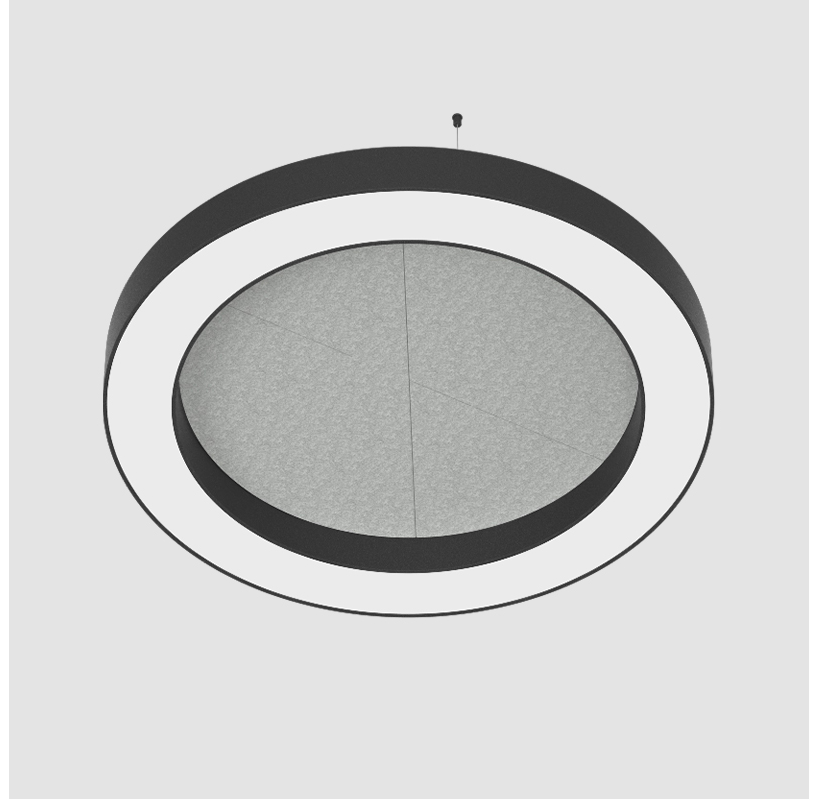

GENERAL

Series: Glorious Acoustic
Brand: Prolicht
Division: Architectural
Mounting Type: Suspension
Mounting Location: Ceiling
Subcategory: Acoustic

PHYSICAL

Shape: Round
Diameter (mm): 1250
Diameter (in): 49 3/16
Width (mm): 120
Width (in): 4 3/4
Light Distribution: Direct
Diffuser: PMMA - Opal / Micro-Prism
Fixture Finish: SSR / BKV / CWI / CRY / HAB / UFT / ITA / RUA / FTG / MYG / LOD / PUS / FRO / FUP / KIA / POP / BLS / SPG / MEY / GOH / GUM / CHC / COM / ABZ / JAG / OBR / MOS / ROR
Accent Finish: ANC / ASH / BNA / BTC / BZE / CEL / EGG / EVG / FOG / FOS / FST / FUA / IRI / IRO / KHA / LIC / LIM / MER / MSN / MUS / ONX / PEA / PLU / POL / PPY / RAY / ROY / RST / STE / SWD / TAN / TAU
Fixture Material: Aluminum
Cable Details: 2 000mm / 78 3/4" or 6 000mm / 236 1/4" Transparent Cable

ELECTRICAL

Lamp Type: LED (Zhaga Standard)
Input Wattage (W): 58.7
Total Output Wattage (W): 53.7
Dimming: Non-Dimmable
Driver Included: Yes
Driver Location: Integrated
Driver Type: Constant Current - Universal
Driver Class: Class 2
Input Voltage (V): 120 - 277

LED

Color Temperature (°K): 2700 / 3000 / 3500 / 4000
Max. Delivered Lumen (lm): 4979 / 5153 / 6051 / 5239
Nominal Lumen (lm): 7660 / 7928 / 9309 / 8060
CRI: >90 CRI
Lamp Life (hrs): 50000

OPTICAL

RATINGS AND CERTIFICATIONS

Certified By: CSA Certified to UL and CSA Standards
IP rating: IP20