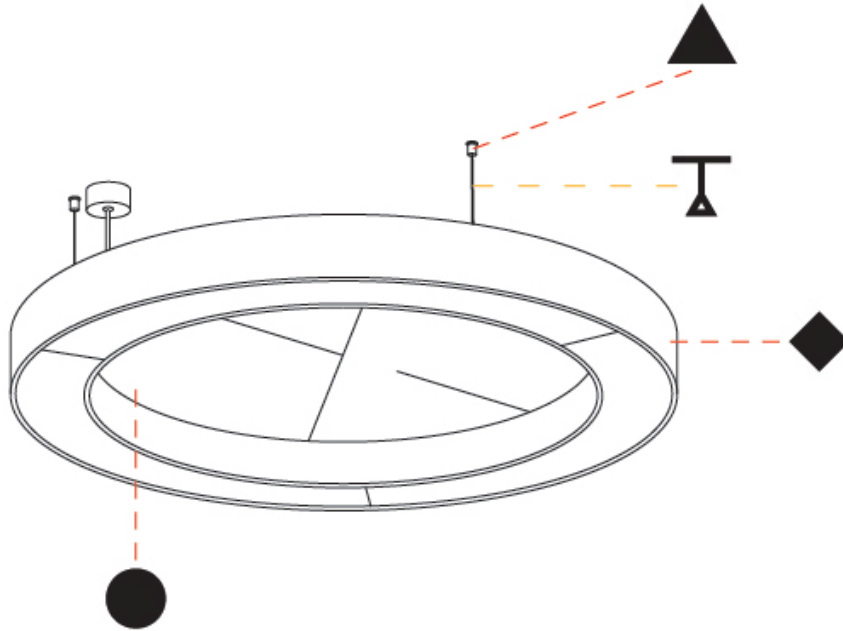

GLORIOUS ACOUSTIC SUSPENSION

A300720-

PROJECT	_____
TYPE	_____
SPECIFIER	_____
QUANTITY	_____
DATE	_____

A