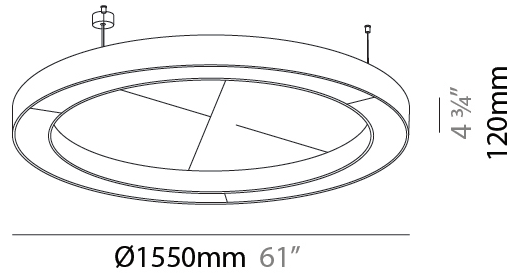

GENERAL

Series: Glorious Acoustic
Brand: Prolicht
Division: Architectural
Mounting Type: Suspension
Mounting Location: Ceiling
Subcategory: Acoustic

PHYSICAL

Shape: Round
Diameter (mm): 1550
Diameter (in): 61
Width (mm): 120
Width (in): 4 ¾
Light Distribution: Direct
Diffuser: [PMMA - Opal / Micro-Prism](#)
Fixture Finish: [SSR / BKV / CWI / CRY / HAB / UFT / ITA / RUA / FTG / MYG / LOD / PUS / FRO / FUP / KIA / POP / BLS / SPG / MEY / GOH / GUM / CHC / COM / ABZ / JAG / OBR / MOS / ROR](#)
Accent Finish: [ANC / ASH / BNA / BTC / BZE / CEL / EGG / EVG / FOG / FOS / FST / FUA / IRI / IRO / KHA / LIC / LIM / MER / MSN / MUS / ONX / PEA / PLU / POL / PPY / RAY / ROY / RST / STE / SWD / TAN / TAU](#)
Fixture Material: Aluminum
Cable Details: [2 000mm / 78 3/4" or 6 000mm / 236 1/4" Transparent Cable](#)

ELECTRICAL

Lamp Type: LED (Zhaga Standard)
Input Wattage (W): 73.4
Total Output Wattage (W): 66.3
Dimming: [Non-Dimmable](#)
Driver Included: Yes
Driver Location: Integrated
Driver Type: Constant Current - Universal
Driver Class: Class 2
Input Voltage (V): 120 - 277

LED

Color Temperature (°K): [2700 / 3000 / 3500 / 4000](#)
Max. Delivered Lumen (lm): 6224 / 6442 / 7564 / 6549
Nominal Lumen (lm): 9575 / 9910 / 11636 / 10075
CRI: >90 CRI
Lamp Life (hrs): 50000

OPTICAL

RATINGS AND CERTIFICATIONS

Certified By: CSA Certified to UL and CSA Standards
IP rating: IP20