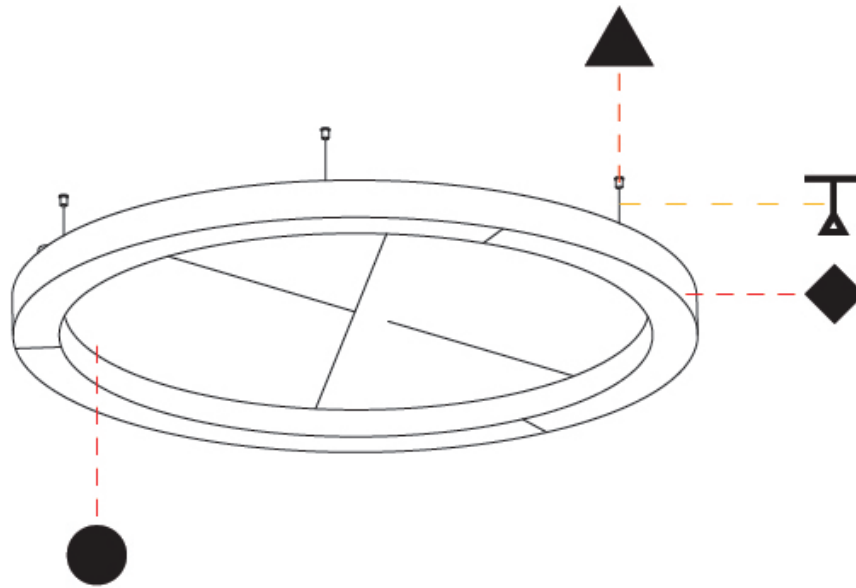

GLORIOUS ACOUSTIC SUSPENSION

A300722-

PROJECT	_____
TYPE	_____
SPECIFIER	_____
QUANTITY	_____
DATE	_____

A