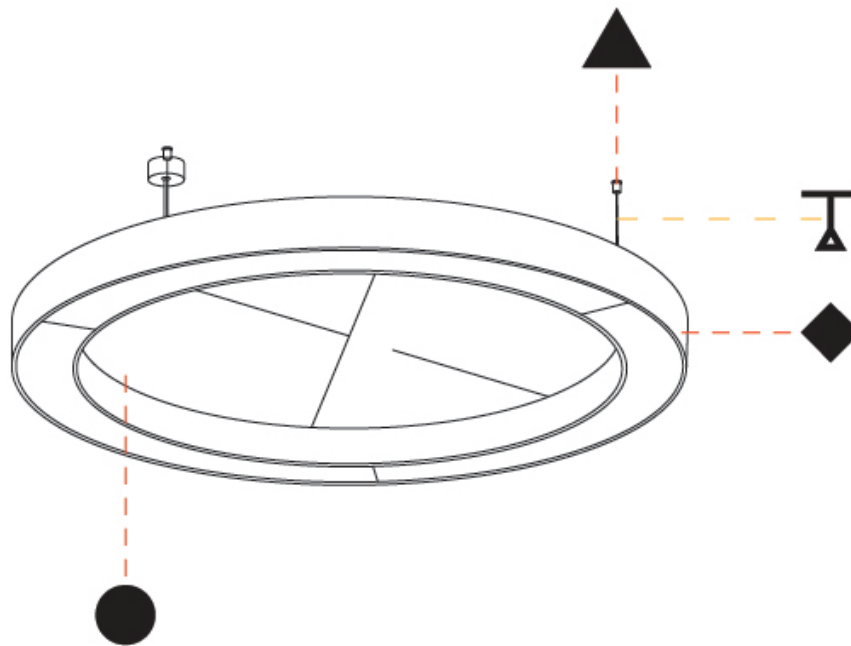

GLORIOUS ACOUSTIC SUSPENSION

A300721-

PROJECT	_____
TYPE	_____
SPECIFIER	_____
QUANTITY	_____
DATE	_____

A